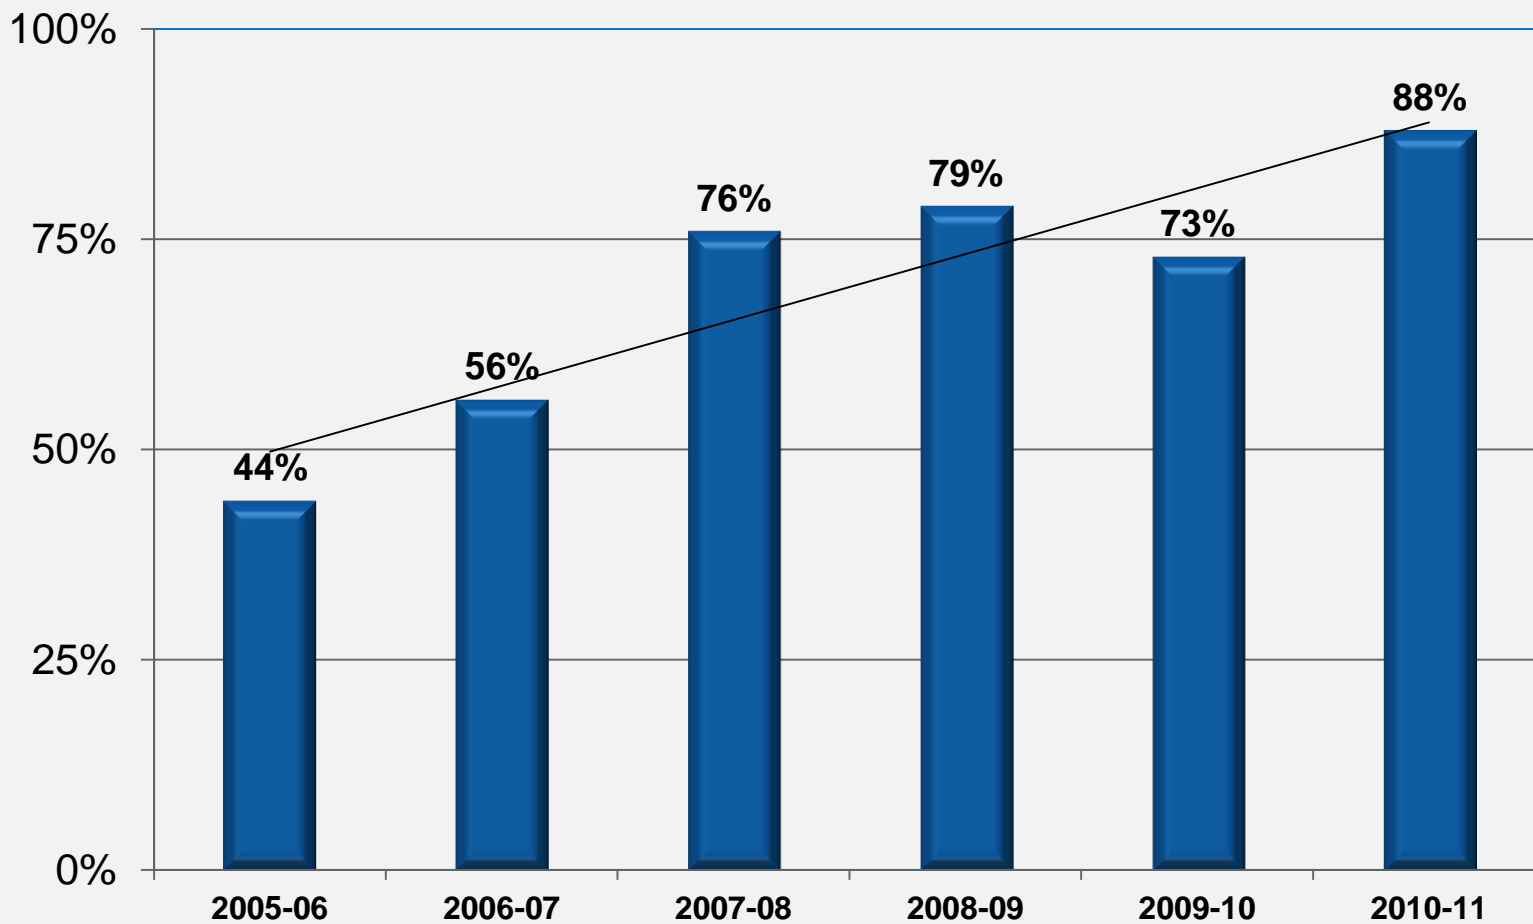

**Exeter Township
School District
Advanced Placement Scores
Six Year Report**

2005-06 through 2010-2011

Percent of Exams with Passing Scores

Total Exams